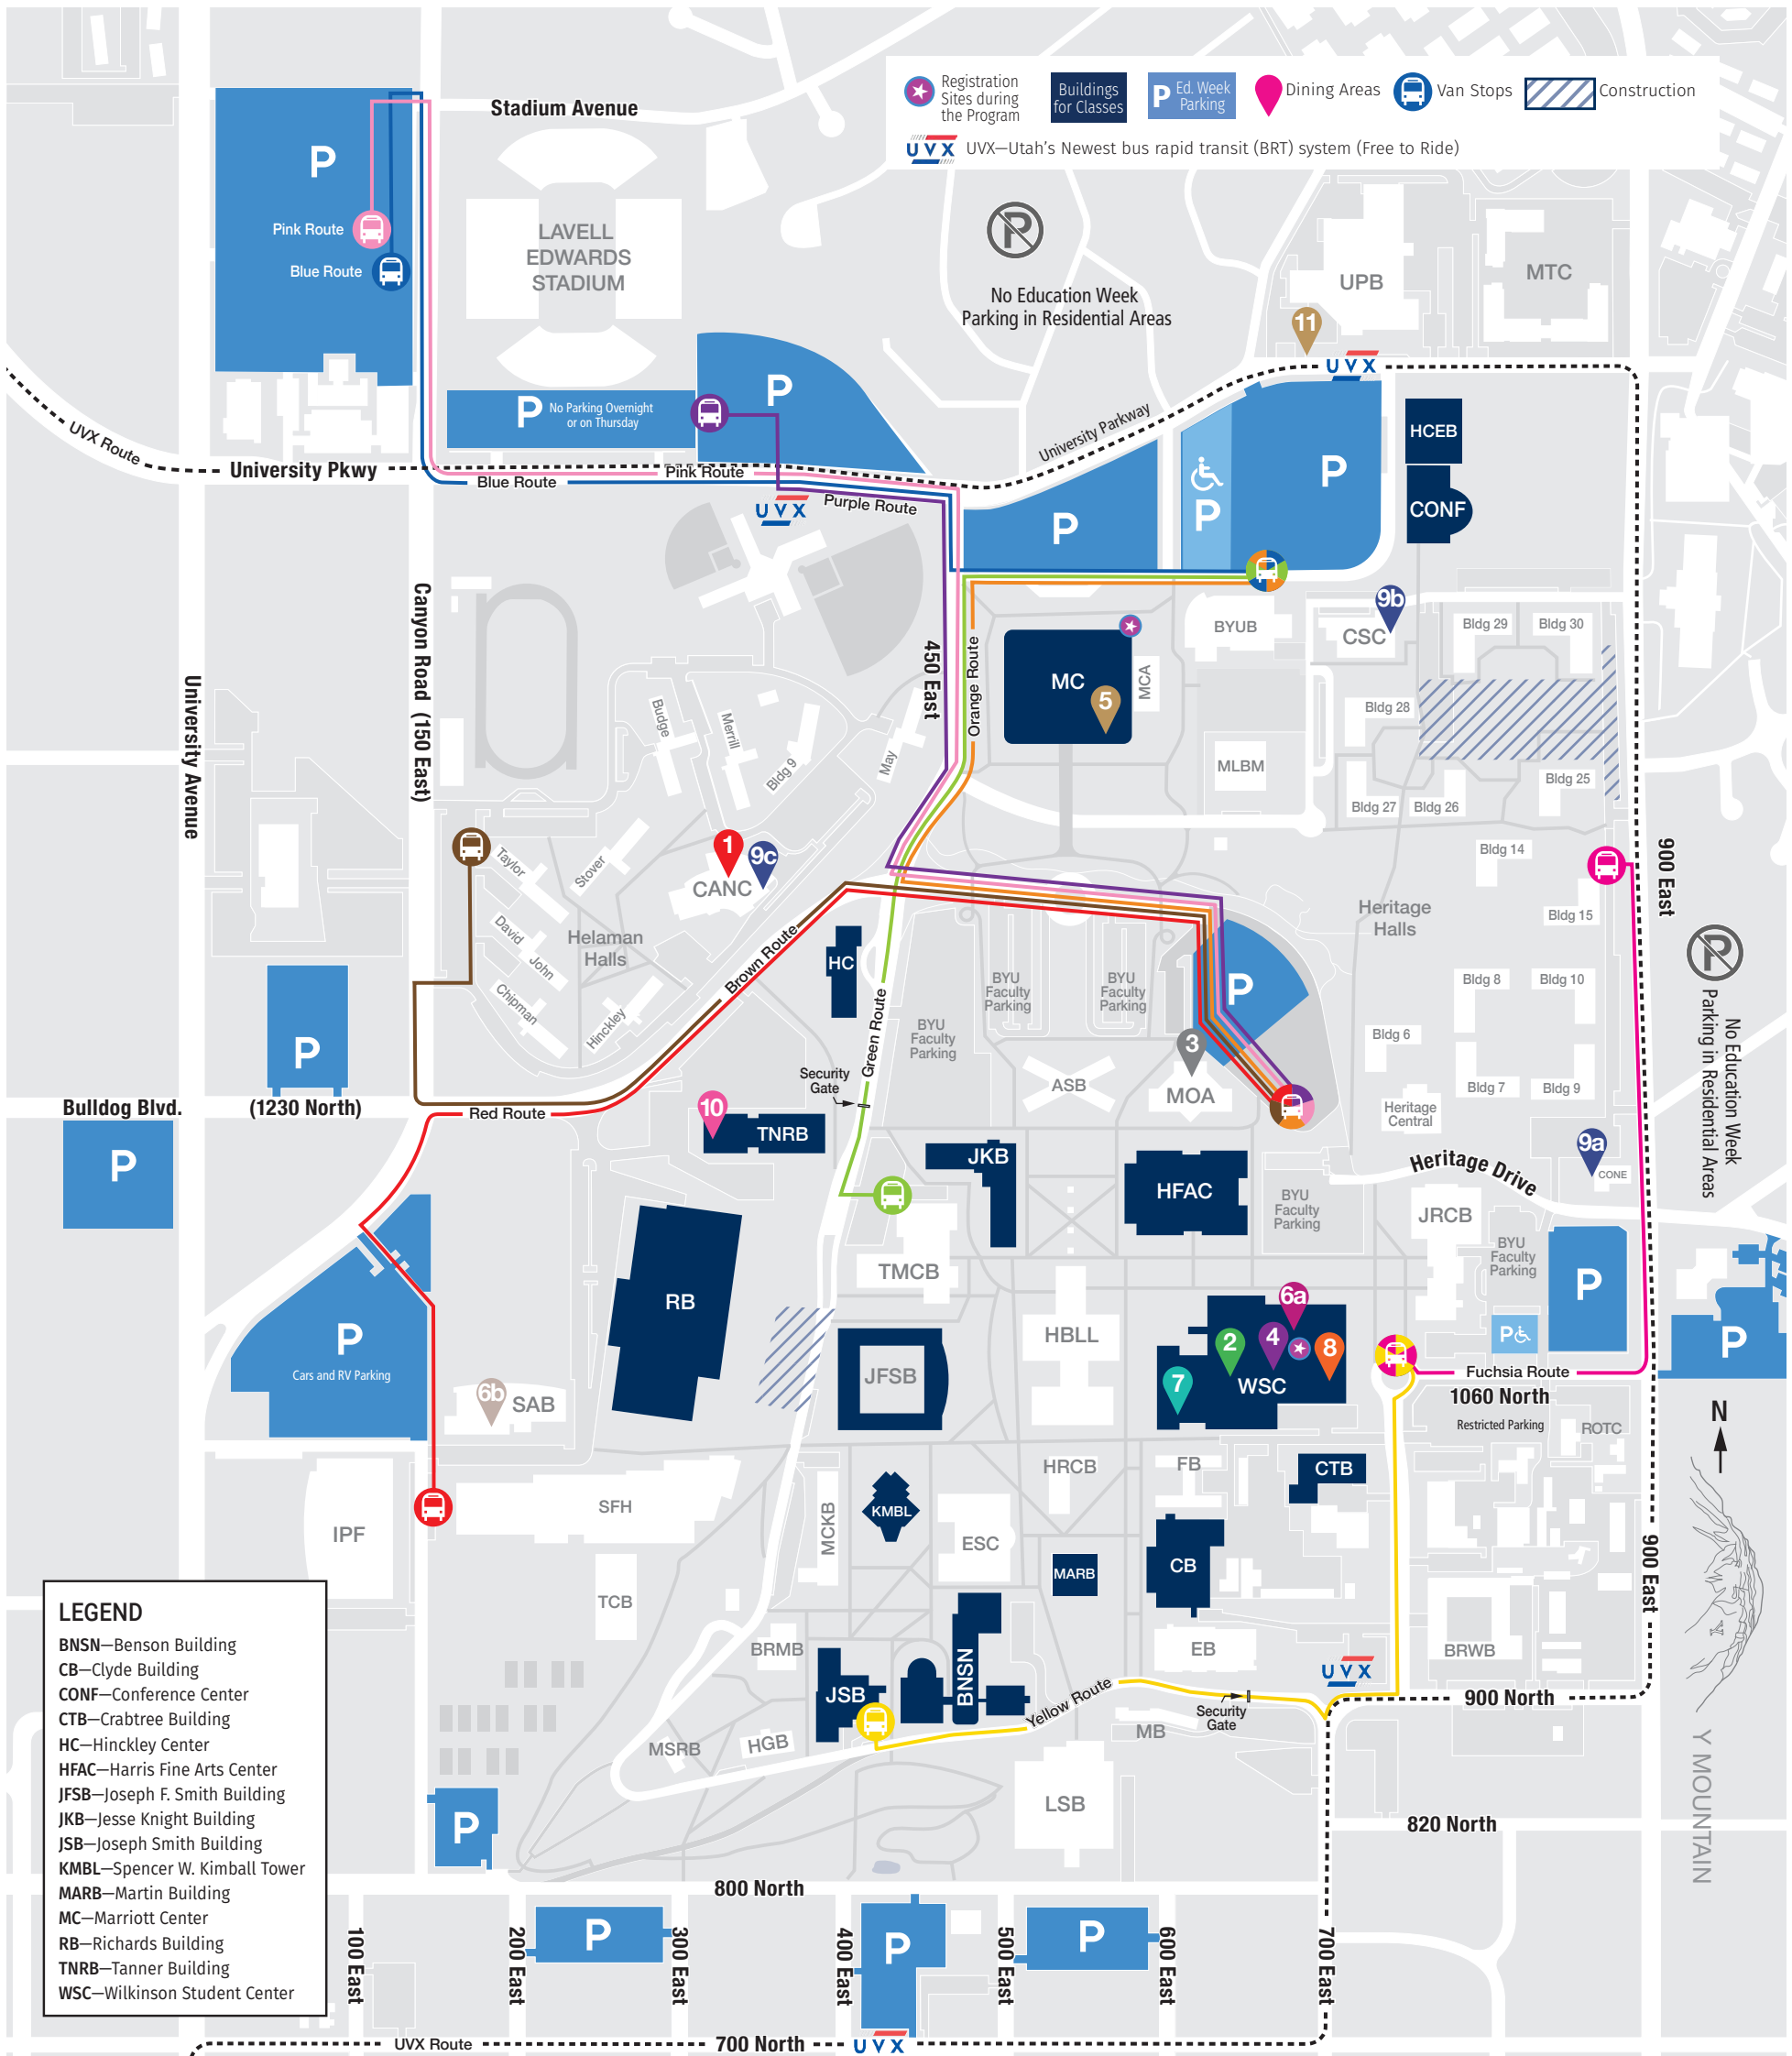

BYU Education Week Campus Map

PARKING

See page 49 for parking information.

VAN SHUTTLES

Shuttle vans run between designated stops on campus from 7:45 a.m. to 4:45 p.m. on Monday; 7:45 a.m. to 10:00 p.m. on Tuesday through Friday. Please give boarding preference to senior and disabled students, and realize that it is your responsibility to move from class to class or to your place of residence.

Shuttles also run between perimeter parking lots and main campus frequently. Large, detailed maps of the routes are posted at each van top.

One wheelchair-accessible van is available. To contact the driver of this van, call 385-335-3143 and tell the driver at which shuttle stop you are located. Buses that run between the West Stadium Lot and the Museum of Art are wheelchair-accessible.

SHUTTLE ROUTES AND STOPS

- Blue Route**
West Stadium—MC—West Stadium
- Brown Route**
Helaman Halls—HFAC—Helaman Halls
- Green Route**
MC—JKB—MC
- Orange Route**
MC—HFAC—MC
- Pink Route**
West Stadium—HFAC—West Stadium
- Purple Route**
East Stadium—HFAC—East Stadium
- Red Route**
SFH—HFAC—SFH
- Yellow Route**
WSC Roundabout—BNSN/JSB—WSC Roundabout
- Fuchsia Route**
WSC Roundabout—900 East—WSC Roundabout

DINING

See corresponding numbers on map. Dining information is on page 33.

- 1 The Commons at the Cannon Center
- 2 Cougreet Food Court (WSC)
- 3 Museum of Art (MOA) Café
- 4 Skyroom Restaurant (WSC)
- 5 Dining at the Marriott Center (MC)
- 6a Jamba Juice (WSC)
- 6b Jamba Juice (SAB)
- 7 Cosmo's Mini Mart (WSC)
- 8 The Wall (WSC)
- 9a The Creamery on Ninth (1209 North 900 East)
- 9b Creamery Outlet (CSC)
- 9c Helaman Halls Creamery Outlet
- 10 Blue Line Deli (TNRB)
- 11 Campus Floral